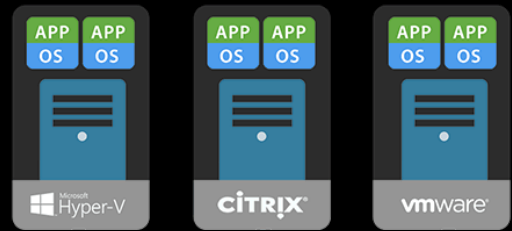

Internal Data

- AES-256 folder encryption
- Antivirus software

Automatically Synchronize Files Between a Computer and your NAS

ASUSTOR EZ Sync brings the magic of cloud sync services right to your home. With an ASUSTOR NAS and EZ Sync, data can be synchronized anywhere with an internet connection without a monthly bill or a data limit. If data is unintentionally modified, restoration is easy with EZ Sync's automatic file history management feature.

Virtual Storage

The ASUSTOR NAS provides enterprise-class hardware and software and is compatible with VMware, Citrix, Hyper-V virtual storage environments. iSCSI/IP-SAN and NFS support allow it to seamlessly integrate with existing IT environments, providing an optimal and cost-effective storage solution.

Portainer – Easy Docker Deployments

Even more possibilities for ADM with Portainer for Docker images. With thousands of images, Portainer can download and deploy more types of programs than ever before. Portainer is incredibly user friendly and employs a graphical interface to make Docker images easier to deploy than ever.