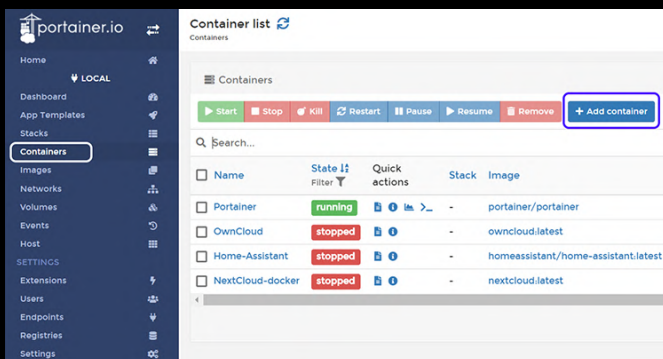

Portainer – Easy Docker Deployments

Even more possibilities for ADM with Portainer for Docker images. With thousands of images, Portainer can download and deploy more types of programs than ever before. Portainer is incredibly user friendly and employs a graphical interface to make Docker images easier to deploy than ever.