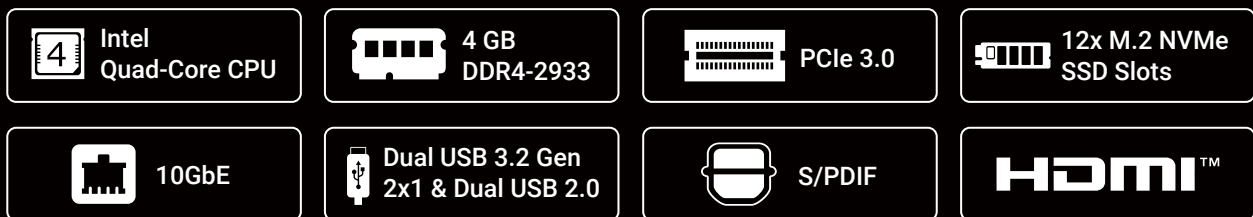

asustor

Store more in a flash!

FLASHSTOR 12 Pro

FS6712X

- Quad-Core 10 nm Intel Celeron N5105 CPU
- Ultimate twelve M.2 PCIe 3.0 SSD slots NAS
- Superfast 10-Gigabit Ethernet port
- Best for 4K video editing, enthusiast, studio demand
- Uses efficient DDR4-2933
- USB 3.2 Gen 2x1 ports – 10Gbps speed
- Enjoy, download, upload and stream content with 4K transcoding
- High-res S/PDIF output
- Supports Wake on LAN

Performance
King

Boundless
Functionality

Intuitive
UI

Incredible
Value

Warranty
Service

10GbE x1

The Flashstor 12 Pro has one 10GbE port which is 10 times of the performance of Gigabit Ethernet devices.

ASUSTOR first twelve M.2 slots and 1x10GbE

The Flashstor 12 Pro comes with twelve M.2 slots and 10-Gigabit Ethernet, bringing extreme sequential and random speeds for content creation.

Windows sequential read and write (RAID 5)

1181 MB/s
Read

1027 MB/s
Write

Powered by the latest Intel Celeron N5105 quad-core processors

Intel's newest N5105 Quad-Core CPU comes with Intel 10 nm technology and up to 31% increased performance over Gemini Lake SoCs. The N5105 is clocked at 2.0 GHz with a boost of up to 2.9 GHz, enabling efficient content creation.