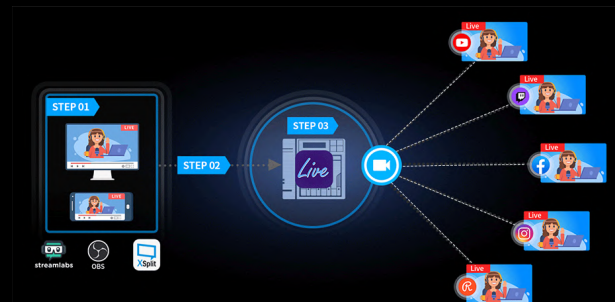

Comprehensive Surveillance System

The powerful ASUSTOR NAS provides optimal reliability for home and small businesses looking to set up a surveillance system. Four free camera channels are provided, making it an extremely cost-effective surveillance solution for users with smaller demands. The Flashstor 6 supports up to 44 cameras with licenses sold separately. View Surveillance feeds on Surveillance Center and its corresponding mobile app AiSecure. AiSecure also supports streams while on the go with an Internet connection.

5 Steps - 60 Seconds

- Quick installation wizard
- Automatic camera search
- Add cameras with just one click
- Configure video formats
- Configure recording schedules

ASUSTOR Live

Your own streaming center. Stream your from a phone or tablet as well as a computer to multiple streaming platforms, including, but not limited to Twitch, YouTube, Facebook, Instagram, Restream or RTMP compatible platforms. Unlike services like restream.io, ASUSTOR Live doesn't require fees to operate to stream to multiple platforms and channels which saves you money and streaming resources. Recordings can be safely saved to your NAS for future use.

Mobile Apps

ASUSTOR's EZ Connect allows you to connect to your NAS from anywhere with your smartphone to access and share your files. ASUSTOR suite of mobile apps provide pass code locks to help protect your privacy and data. You can also make use of HTTPS connections for even more added security.